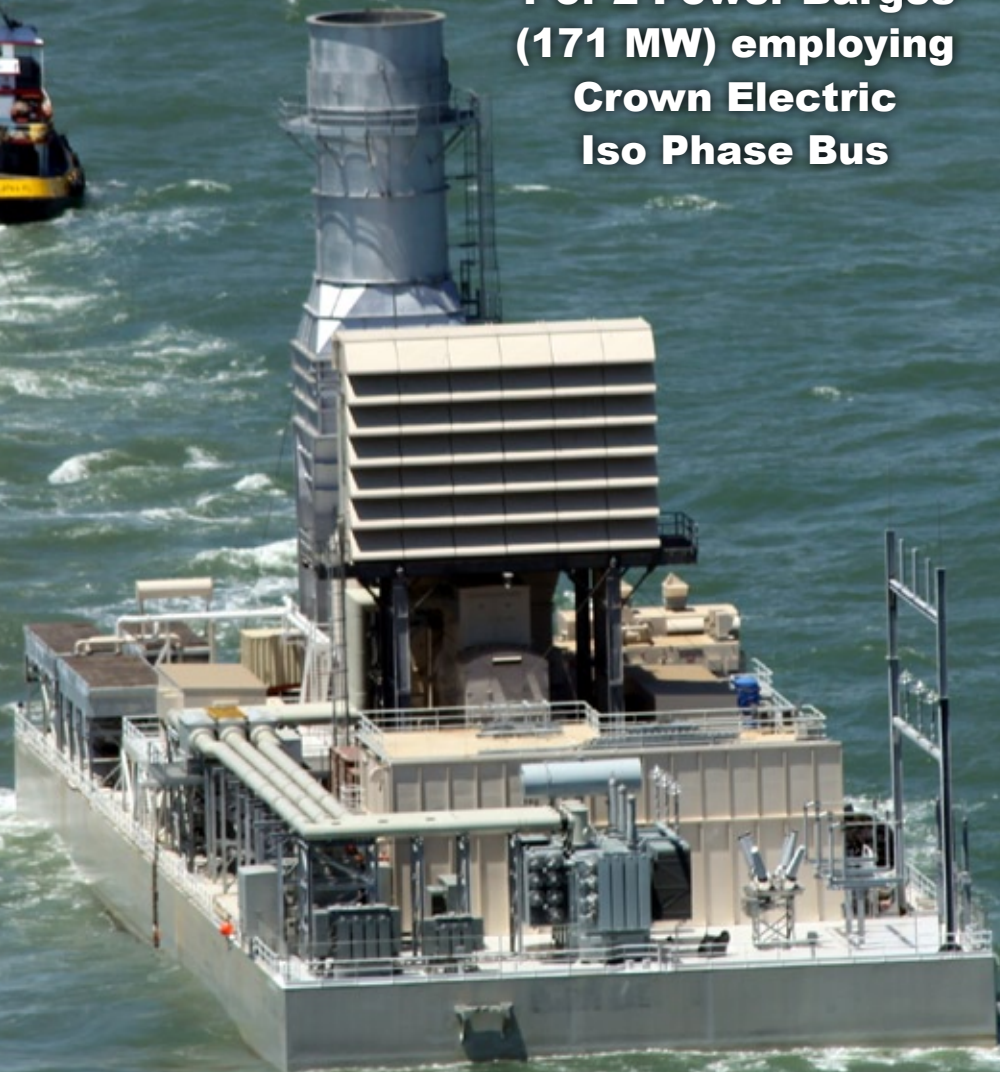

CROWN ELECTRIC

**1 of 2 Power Barges
(171 MW) employing
Crown Electric
Iso Phase Bus**

“Iso Phase On the Move”

513 539-7394

175 Edison Dr. • Middletown, OH 45044
www.crown-electric.com
sales@crown-electric.com